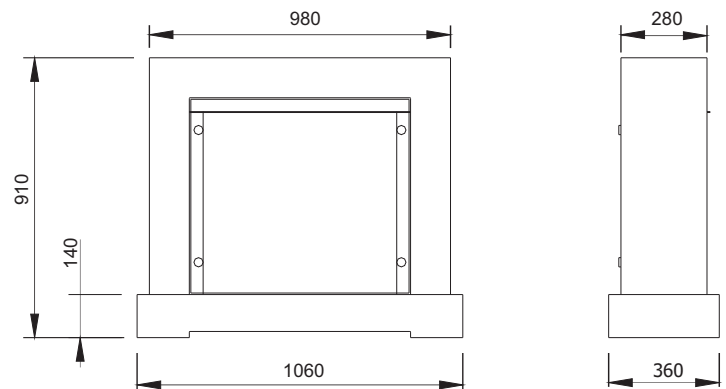

BIOFIREPLACES Modern Line

Sono

Characteristics:

two sided with a glass back wall
lacquered body,
colour ivory - RAL 1015